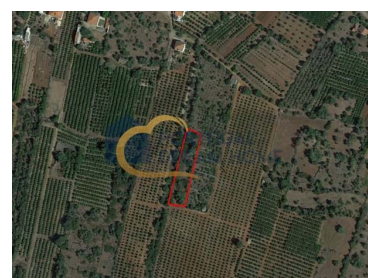

São Bartolomeu de Messines - Land

VENDIDO | SOLD | VENDU

N/A
CLASSE
ENERGÉTICA

 **2040**
Area (m²)

 **2040**
Land Area (m²)

N/A
(EUR €)

Rustic land | 2040 m² | Poço do Gueino | S.B.Messines | Silves

Rustic land, with 2040 m², intended for arable cultivation, located in Poço do Gueino, in São Bartolomeu de Messines, in the council of Silves.

Property Features

- Proximity: Open field
- Energetic certification: Exempt
- Terreno: Agrícola
- Views: Countryside views
- Solar orientation: South, East, West

Nélío Rodrigues

+351 966 439 047 ²
n.rodrigues@portugaldh.com