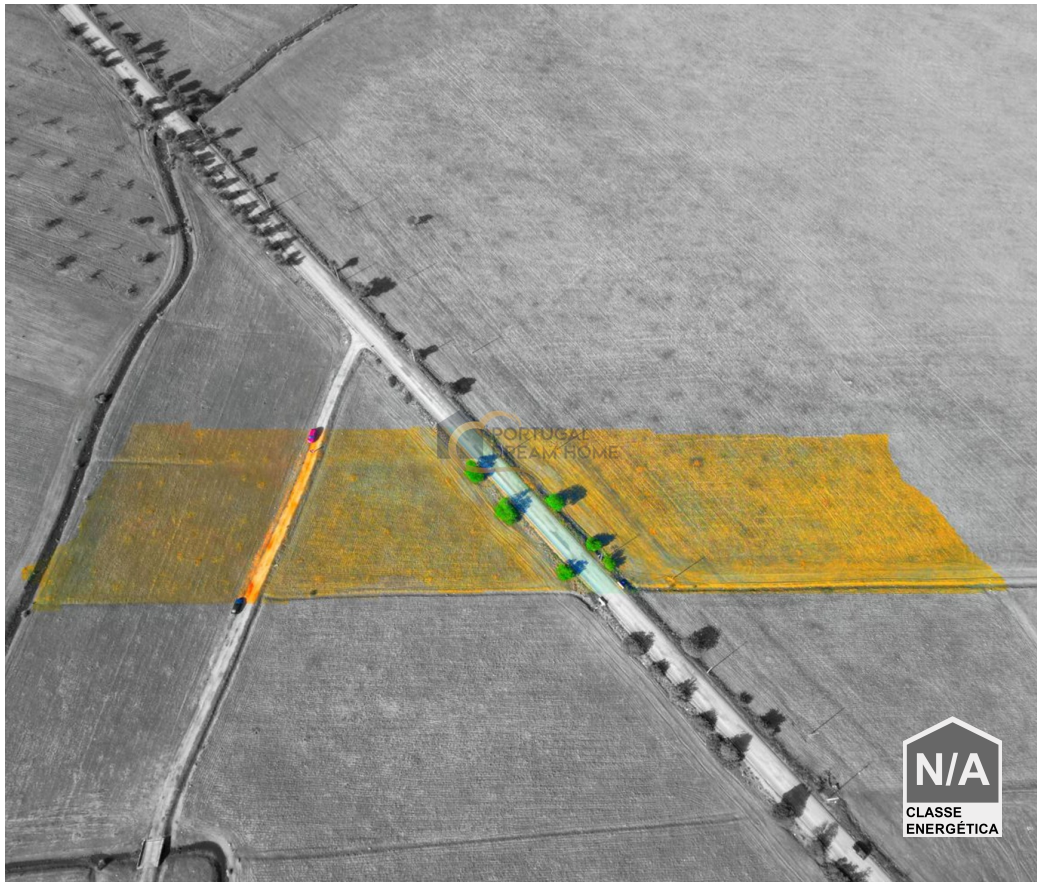

Alcantarilha e Pêra - Rural land

 **16400**  **16400**
Area (m²) Land Area (m²)

45 000 €
(EUR €)

Terreno Rústico em Algoz e Tunes com 16400m2

Rustic land in Algoz and Tunes with an area of 16400m2 with excellent access.